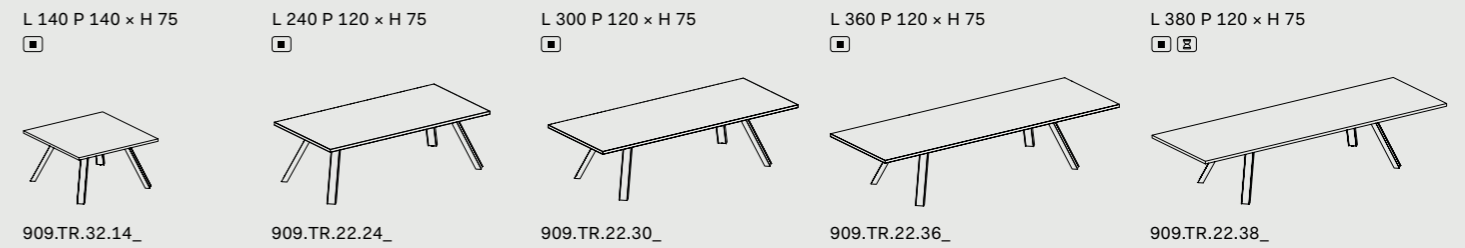

Tavoli/ Tables

Piani di lavoro sp. 3.7 cm, in folding con laminatino FENIX /
Folding worktops 3.7 cm thick, in FENIX laminate
(140x140 cm - 380x120 cm / 55 1/8"x55 1/8" - 149 5/8"x47 1/4")

Piani di lavoro sp. 4.2 cm, in listellare placcato laminato con bordi in ABS sp. 0.1 cm
Worktop 4.2 cm thick in laminate with 0.1 cm ABS edge-profiles
(240x120 cm - 300x120 cm - 360x120 cm / 94 7/16"x47 1/4" - 118 1/8"x47 1/4" - 141 3/4" D 47 1/4")

Strutture metalliche/Metal structures

Tavoli riunione/Meeting tables