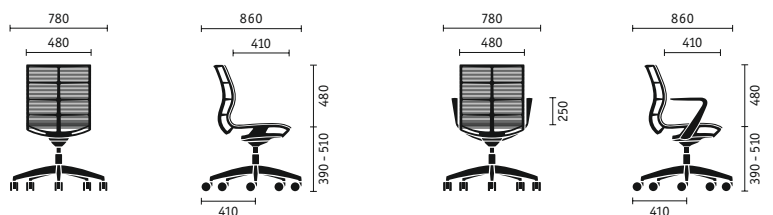

COMPANY OF THE FUTURE

Company:

se:joy:

The ergonomic features and the quality of the materials used are not the only reasons why Sedus products feel good. The principles according to which they are developed and finished are also a contributing factor. These principles include ecological compatibility, conservation of resources and recyclability. Principles, which have been defining the way Sedus does business for more than 50 years. Out of a sense of responsibility for the future.