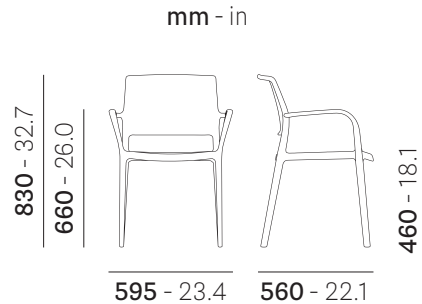

Ara

315 - 315/CL1

PEDRALI®

DESIGN
Jorge Pensi Design Studio