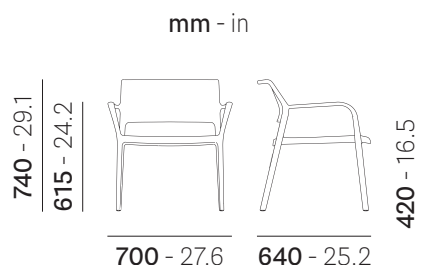

Ara

316

DESIGN
Jorge Pensi Design Studio

PEDRALI®

mc 0,375
ft³ 13.2

kg 5,4
lb 11.9

max 8 pcs

EN: Ara lounge armchair made in polypropylene charged with glass fibres